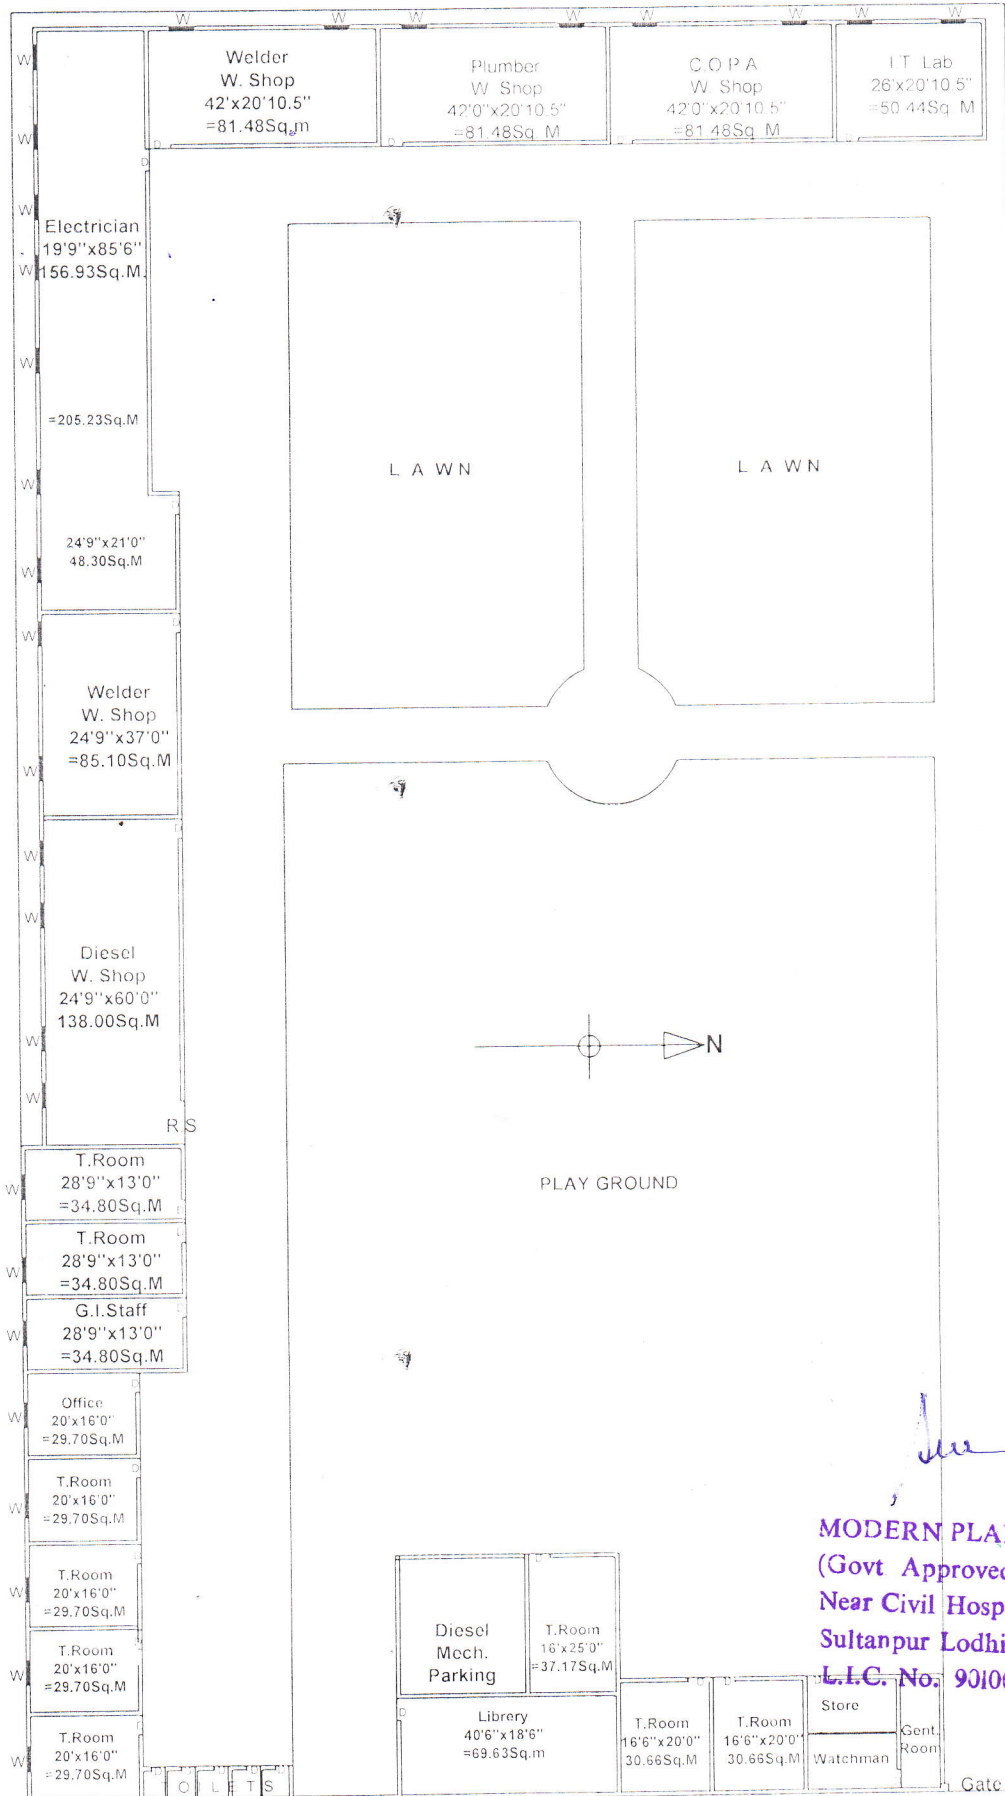

**Site Plan of Akal Industrial Training Centre**  
 Talwandi Choudhrian Road Vill. Alladad Chakk Tehsil Sultan Pur Lodhi  
 Distt. kapurthala  
 Total Area=11Kanal 0Marla=220.00Marlas=59895.00Sft.=5566.44Sq. Mtr.  
 Covered Area=14814.00Sft=1376.67Sq.Mtr.